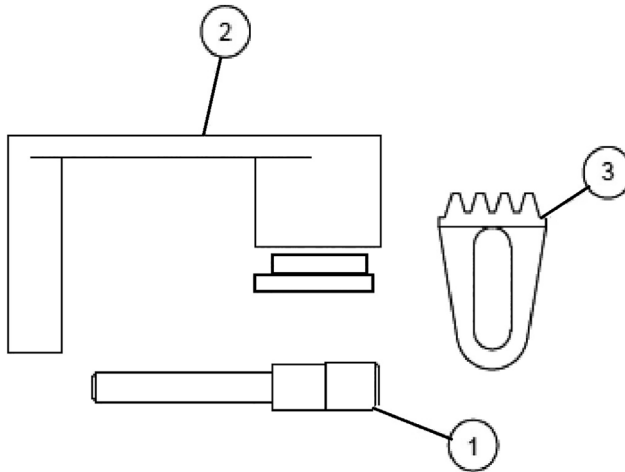

829059 - Engine Timing kit

Description:

The 829059 has been specifically assembled to provide the essential tools for belt replacement on the Renault 1.2 petrol engines.

Components

Ref	Comp	OEM	Description
1	4880095	MOT 1054	Flywheel Locking Pin
2	4880103	MOT 1386	Tensioning Tool
3	4880307	MOT 582-01	Flywheel Locking Tool

Instructions

Component 1 - Flywheel Locking Pin

Component 1 - used to lock the flywheel in its timed position.
NB: do not tighten or loosen the crankshaft pulley against this tool.
Use component 3.

Component 2 - Tensioning Tool

Component 3 - Flywheel Locking Tool