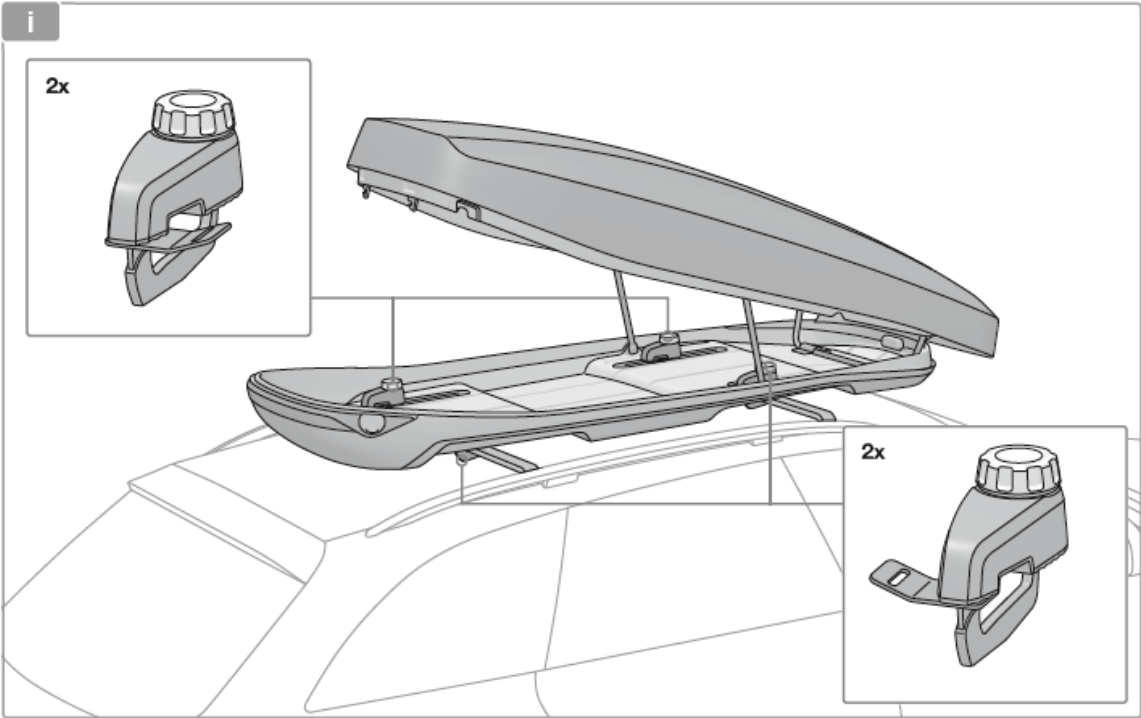

PACKLINE

Monteringsfäste

11008995 – Mount Kit U-Bracket

11009005 – Mount Kit Easy

11009006 – Mount Kit T-Bolt

Made for Norwegian
Adventures

 packline.no

 packline.se