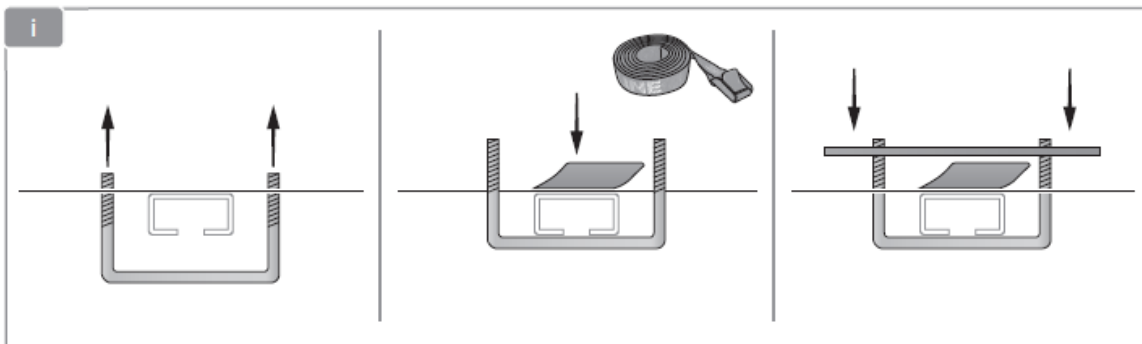

PACKLINE

Monteringsfäste

11008995 – Mount Kit U-Bracket

11009005 – Mount Kit Easy

11009006 – Mount Kit T-Bolt

Made for Norwegian
Adventures

 packline.no

 packline.se