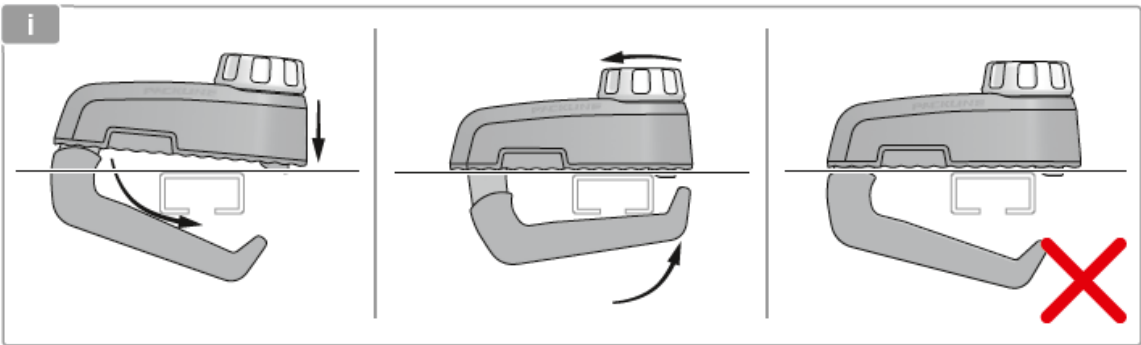

PACKLINE

Monteringsfäste

11008995 – Mount Kit U-Bracket

11009005 – Mount Kit Easy

11009006 – Mount Kit T-Bolt

Made for Norwegian
Adventures

 packline.no

 packline.se