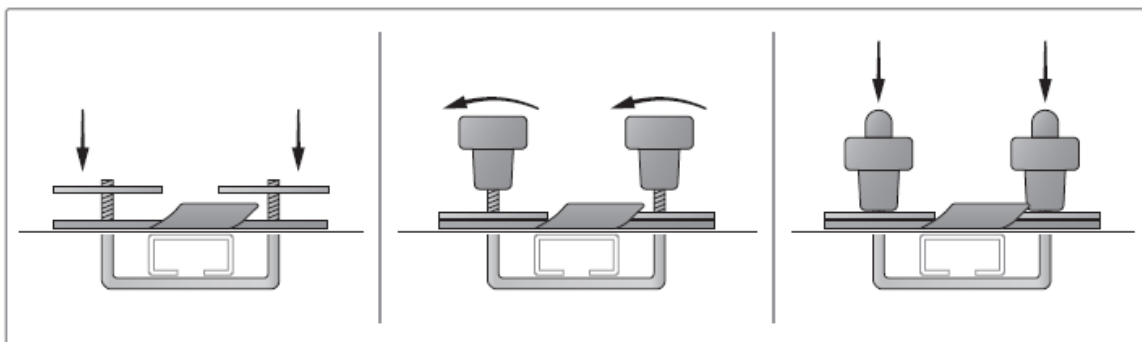

PACKLINE

Monteringsfäste

11008995 – Mount Kit U-Bracket

11009005 – Mount Kit Easy

11009006 – Mount Kit T-Bolt

Made for Norwegian
Adventures

 packline.no

 packline.se