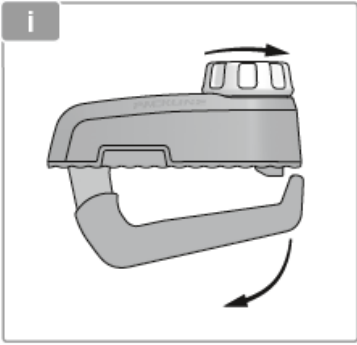

PACKLINE

Monteringsfäste

11008995 – Mount Kit U-Bracket

11009005 – Mount Kit Easy

11009006 – Mount Kit T-Bolt

Made for Norwegian
Adventures

 packline.no

 packline.se