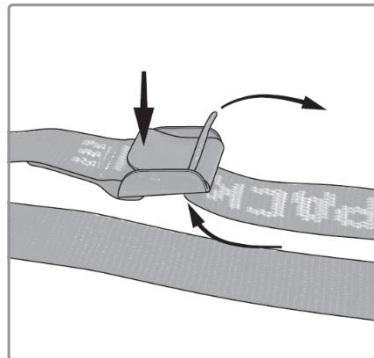

PACKLINE

Monteringsfäste

11008995 – Mount Kit U-Bracket

11009005 – Mount Kit Easy

11009006 – Mount Kit T-Bolt

Made for Norwegian
Adventures

 packline.no

 packline.se