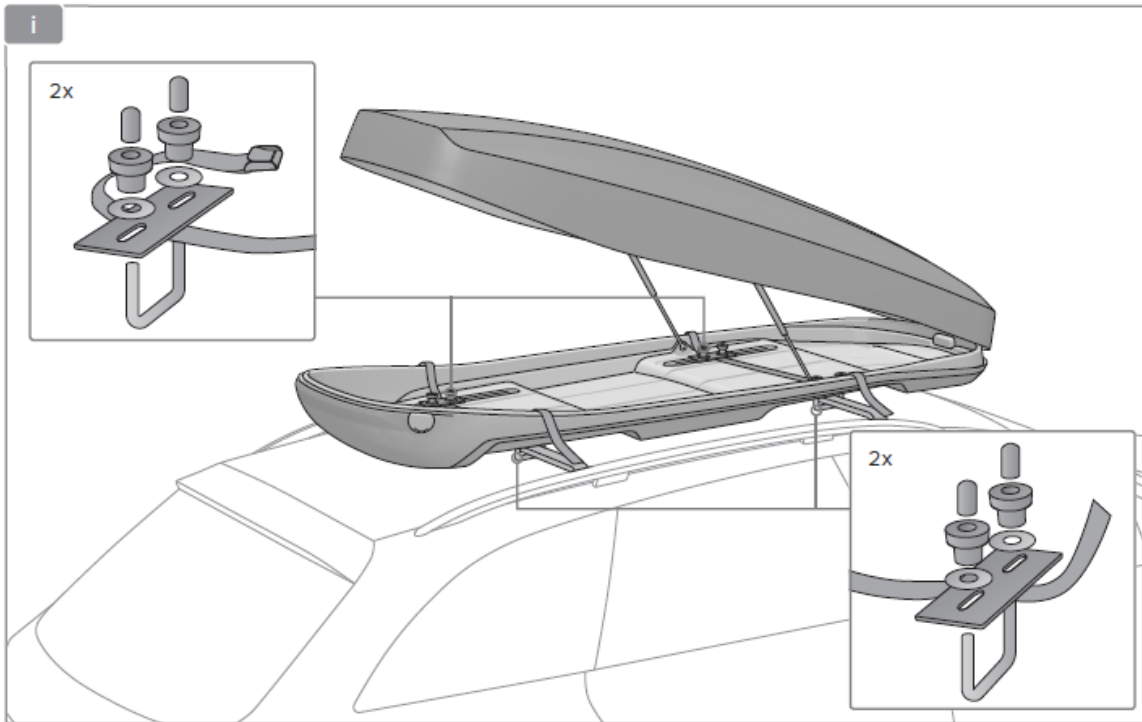

PACKLINE

Monteringsfäste

11008995 – Mount Kit U-Bracket

11009005 – Mount Kit Easy

11009006 – Mount Kit T-Bolt

Made for Norwegian
Adventures

 packline.no

 packline.se