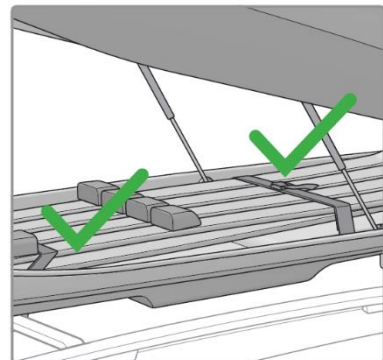

PACKLINE

Monteringsfäste

11008995 – Mount Kit U-Bracket

11009005 – Mount Kit Easy

11009006 – Mount Kit T-Bolt

Made for Norwegian
Adventures

 packline.no

 packline.se