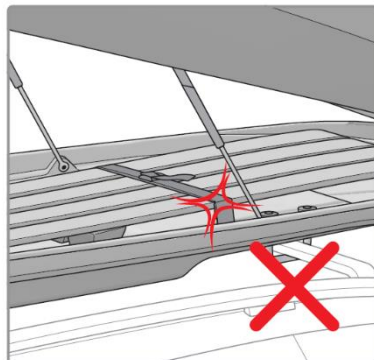

PACKLINE

Monteringsfäste

11008995 – Mount Kit U-Bracket

11009005 – Mount Kit Easy

11009006 – Mount Kit T-Bolt

Made for Norwegian
Adventures

 packline.no

 packline.se