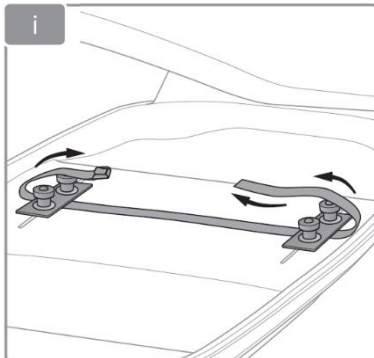

PACKLINE

Monteringsfäste

11008995 – Mount Kit U-Bracket

11009005 – Mount Kit Easy

11009006 – Mount Kit T-Bolt

Made for Norwegian
Adventures

 packline.no

 packline.se