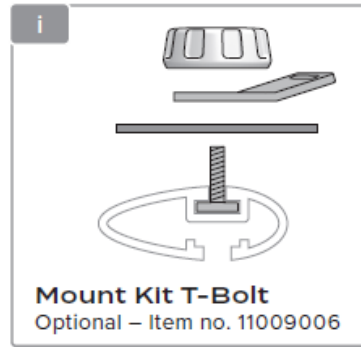

PACKLINE

Monteringsfäste

11008995 – Mount Kit U-Bracket

11009005 – Mount Kit Easy

11009006 – Mount Kit T-Bolt

Made for Norwegian
Adventures

 packline.no

 packline.se