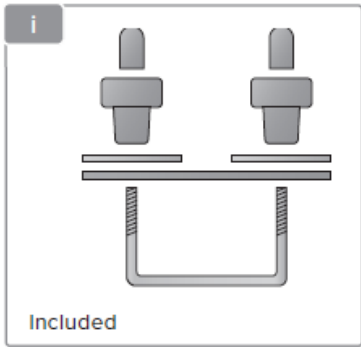

PACKLINE

Monteringsfäste

11008995 – Mount Kit U-Bracket

11009005 – Mount Kit Easy

11009006 – Mount Kit T-Bolt

Made for Norwegian
Adventures

 packline.no

 packline.se