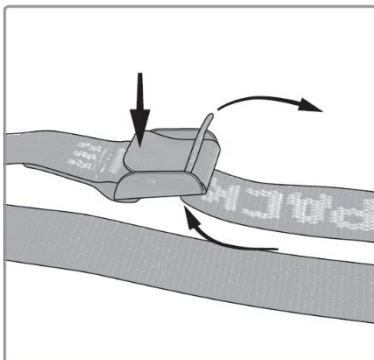

PACKLINE

Monteringsfäste

11008995 – Mount Kit U-Bracket

11009005 – Mount Kit Easy

11009006 – Mount Kit T-Bolt

Made for Norwegian
Adventures

 packline.no

 packline.se