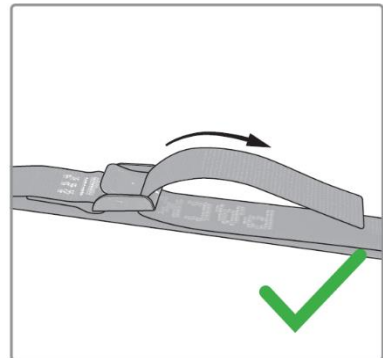

PACKLINE

Monteringsfäste

11008995 – Mount Kit U-Bracket

11009005 – Mount Kit Easy

11009006 – Mount Kit T-Bolt

Made for Norwegian
Adventures

 packline.no

 packline.se