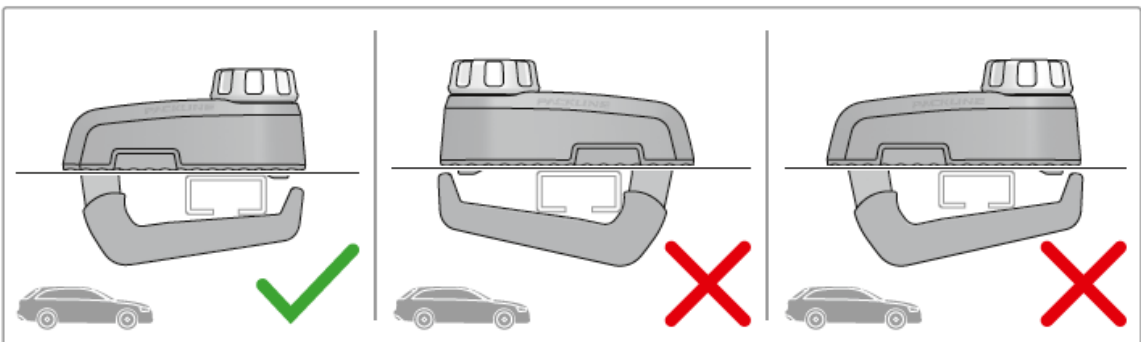

PACKLINE

Monteringsfäste

11008995 – Mount Kit U-Bracket

11009005 – Mount Kit Easy

11009006 – Mount Kit T-Bolt

Made for Norwegian
Adventures

 packline.no

 packline.se